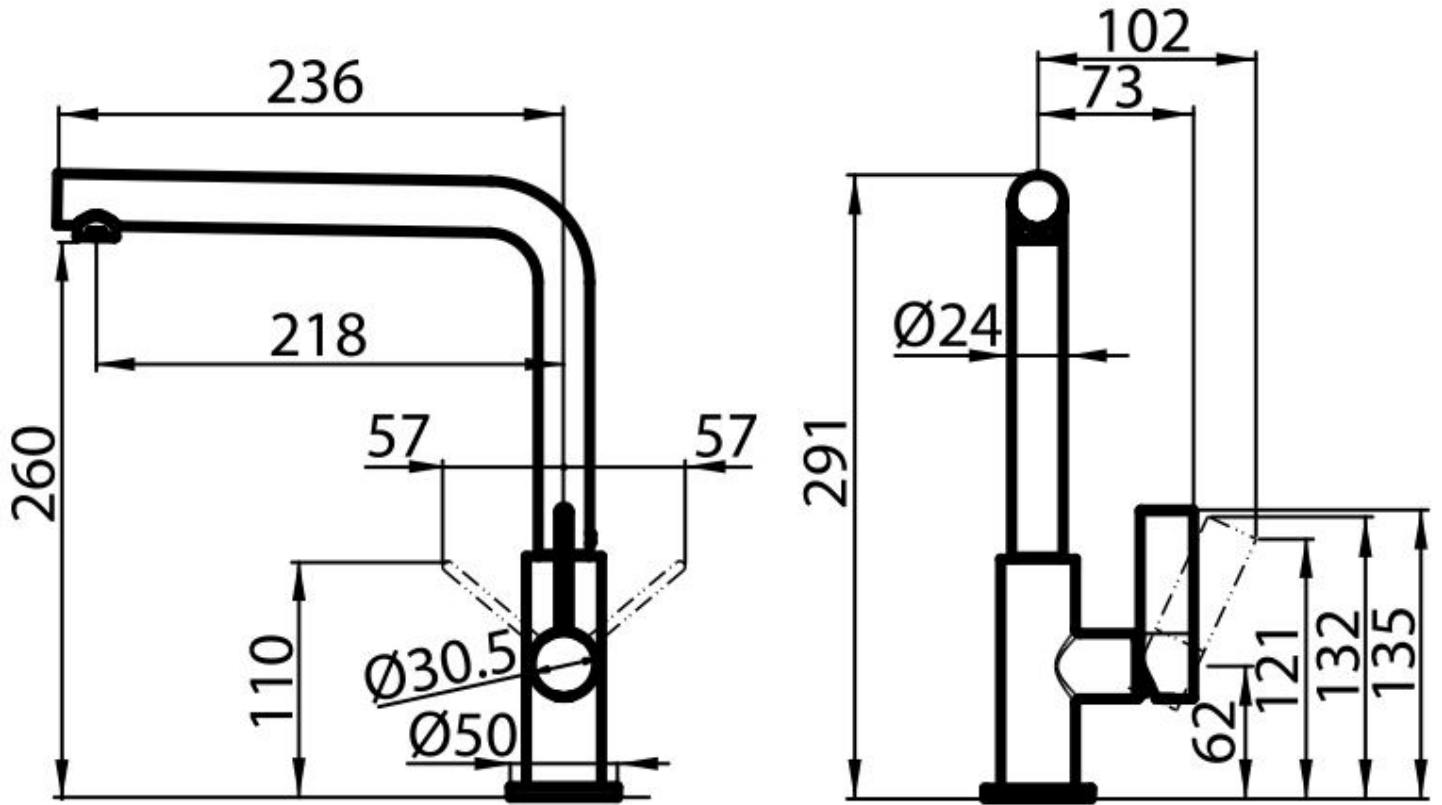

TECHNICAL DATA